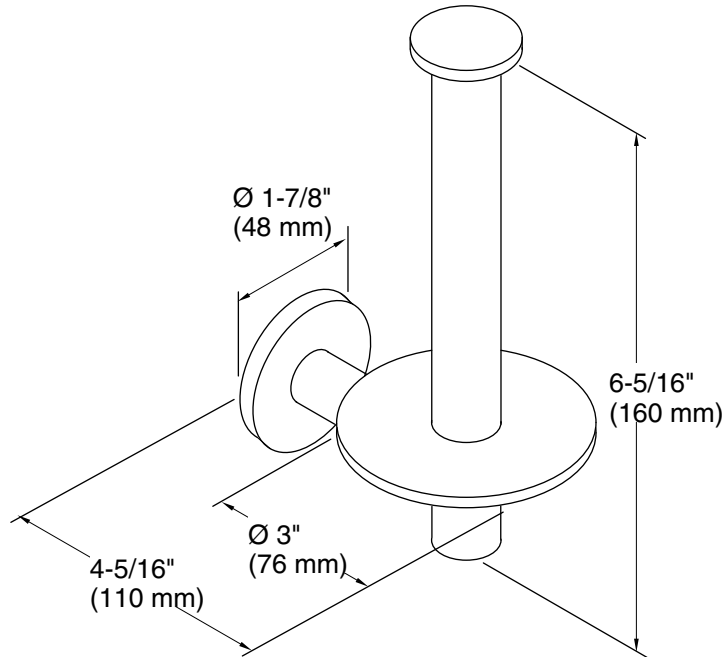

Features

- Vertical holder makes changing toilet paper quick and simple.
- Coordinates with other products in the Purist collection.

Material

- Solid-brass construction for durability and reliability.
- KOHLER finishes resist corrosion and tarnishing.

Technical Information

All product dimensions are nominal.

Material: Metal

Notes

Install this product according to the installation guide.